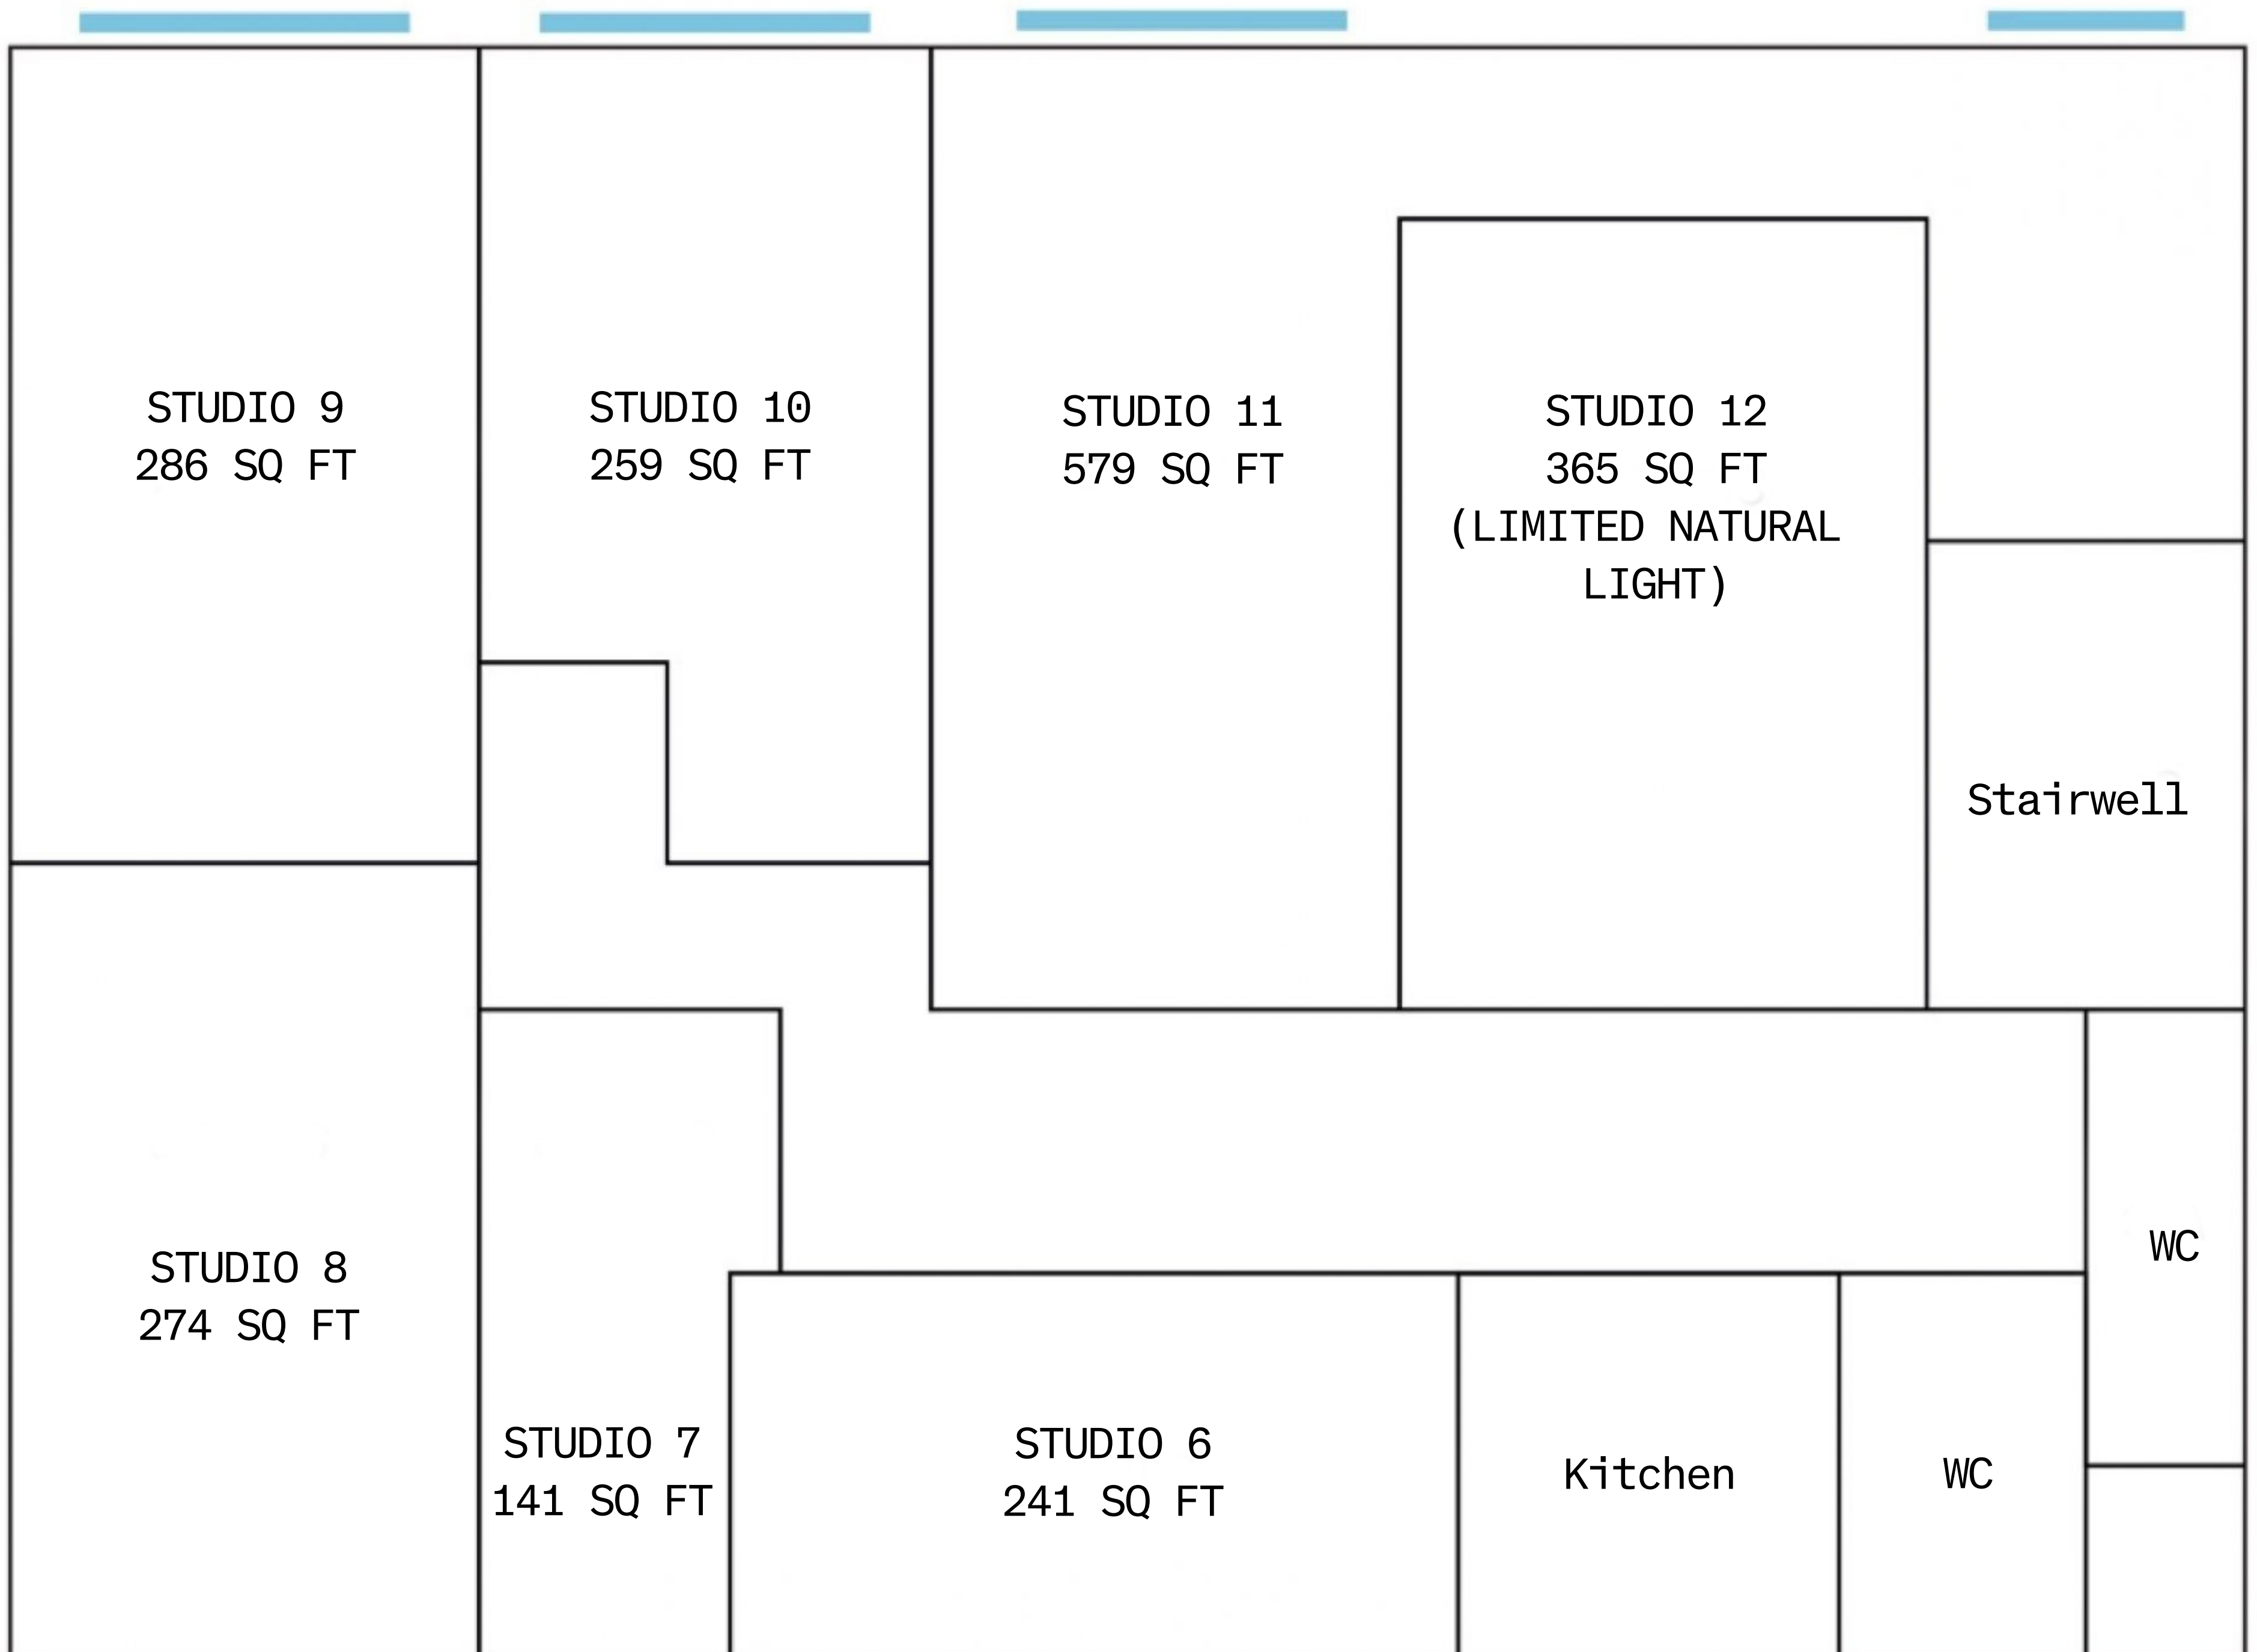

Forma Artists' Studios - 127 Stanstead Road, Forest Hill  
Second Floor

Rear (looking onto brewery)

Front (looking onto Stanstead Road)